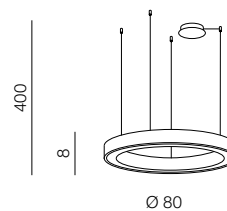

MARCO PENDANT 80 CCT WH + REMOTE CONTROL

AZ5046, EAN5901238450467

Product Specifications

Type	Pendant
Type of track	-
Possible Adjustment	YES
Color	Sand white housing / White acrylic
Material	Aluminium housing / Acrylic diffuser
Light source	1
Type of source	LED INTEGRATED
Lumens	3300 lm
Kelvins	3000K ~ 6500K
Beam angle	-
Dimmable	YES
Type of DIMM	BLUETOOTH
CCT	YES
Type of CCT	BLUETOOTH
Lifetime	30000 h.
Type of control	REMOTE CONTROL
Remote control	YES
CRI	? 80
Track adapter	-
Voltage	230V
Power	60W
Switch location	
Protection class	IP20
Tilt	-
Rotation	-

Dimensions

Product	height / width / length [cm]	400 x 80 x -
Mounting inlet	depth / width / length [cm]	- x - x -
Ceiling base	height / diameter / width / length [cm]	- x - x - x -
Shades	height / diameter / width / length [cm]	8 x 80 x - x -
Wall base	height / diameter / width / length [cm]	- x - x - x -
Table base	height / diameter / width / length [cm]	- x - x - x -
Floor base	height / diameter / width / length [cm]	- x - x - x -